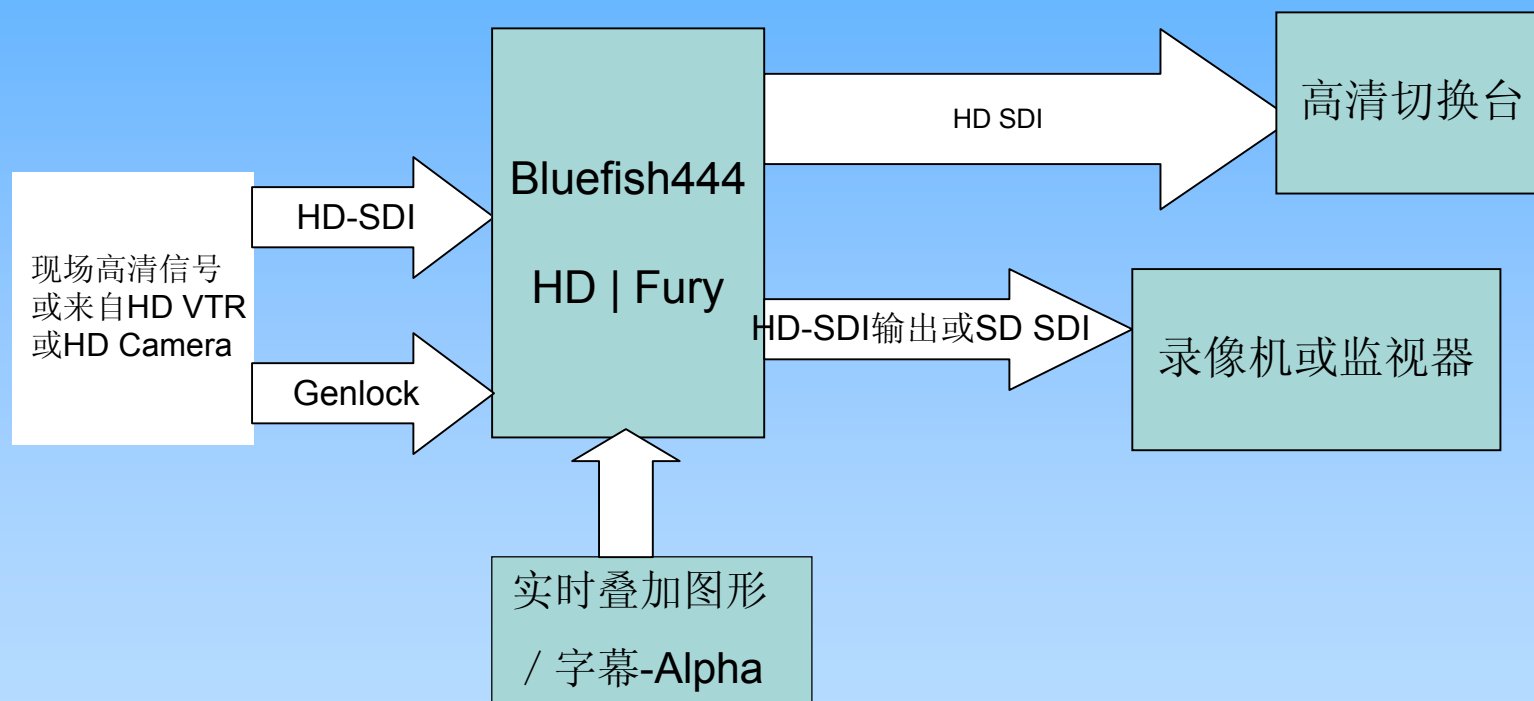

实时高清图形叠加机

Introducing HD Fury

- Fury is the 2nd generation Bluefish /HD/SD architecture that will sit in a category of high end HD video card
- Fury has comprehensive Windows SDK support
- Fury will have the following core features:
 - Dual link and single link SDI I/O (10 bit RGB / YUV I/O)
 - Broadcast quality format down-conversion of HD to SD
 - Internal keyer for live broadcast & logo insertion
 - 1 HDSDI input, 2 HDSDI output or 1HD+1SD out, 1 output can be alpha as key video

Fury: Core Features (Continued)

- 10 bit RGB/YUV pixel format support
- External digital audio for 5.1/7.1 surround sound monitoring
- 8 Channels of S/P DIF unbalanced BNC I/O 24 bit/48 KHz
- Superior Hardware color space conversion RGB/YUV
- Bi-level and tri-level Genlock
- Free software Symmetry
- Media file support: AVI, Quick Time, Targa, DPX, Cineon
- Symmetry can play and acquire Targa sequence
- HD 1920x1080 @ 60i, 59.94i, 50i, 24psF, 24p, 23.98psF, 23.98p
HD 1280x720 @ 59.94p, 50p, 60p