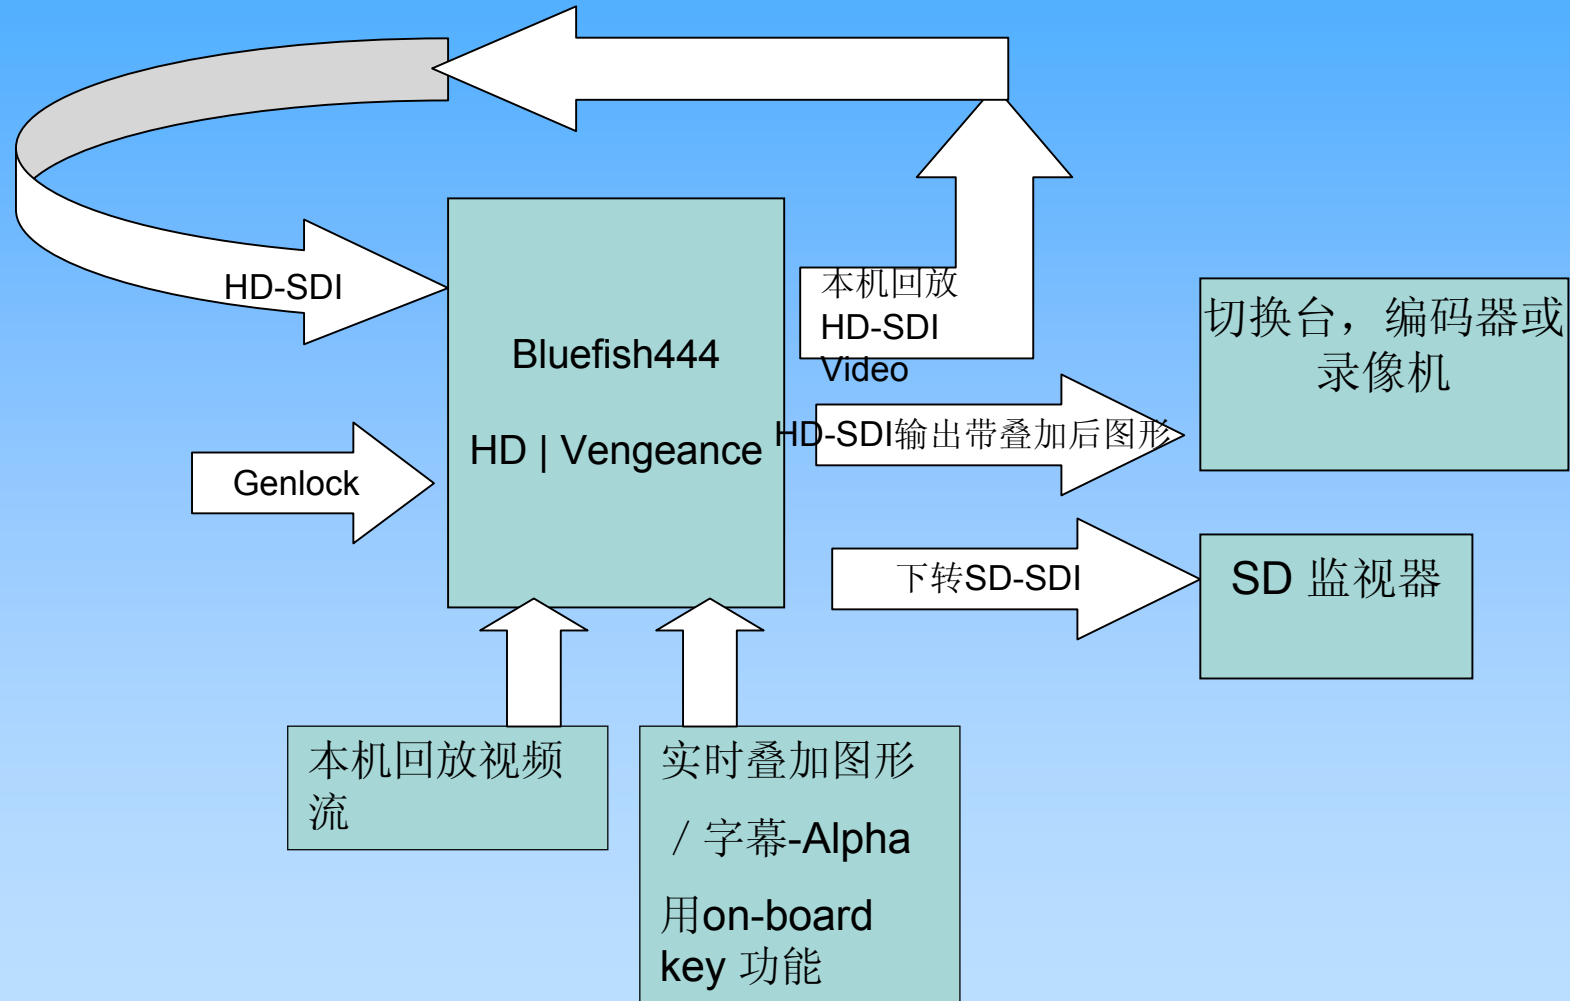

实时高清图形叠加机

Introducing HD Vengeance

- Fury is the 2nd generation Bluefish /HD/SD architecture that will sit in a category of high end HD video card
- Fury has comprehensive Windows SDK support
- Fury will have the following core features:
 - Dual link and single link SDI I/O (10 bit RGB / YUV I/O)
 - Broadcast quality format down-conversion of HD to SD
 - Internal keyer for live broadcast & logo insertion
 - SMPTE 292/296 10-bit HD-SDI I/O HD-Input- 4:2:2 (YCbrCr) 2xHD-Output - 4:2:2/4:4:4 (Dual Link) (YCbrCr)
 - One HD output can be down-converted SD SDI output
 - Built-in safe area, safe title and letterbox generator

HD Vengeance: Core Features (Continued)

- 10 bit RGB/YUV pixel format support
- Superior Hardware color space conversion RGB/YUV
- Bi-level and tri-level Genlock
- Free software Symmetry
- Media file support: AVI, Quick Time, Targa, DPX, Cineon
- Symmetry can play and acquire Targa sequence
- HD 1920x1080 @ 60i, 59.94i, 50i, 24psF, 24p, 23.98psF, 23.98p
HD 1280x720 @ 59.94p, 50p, 60p